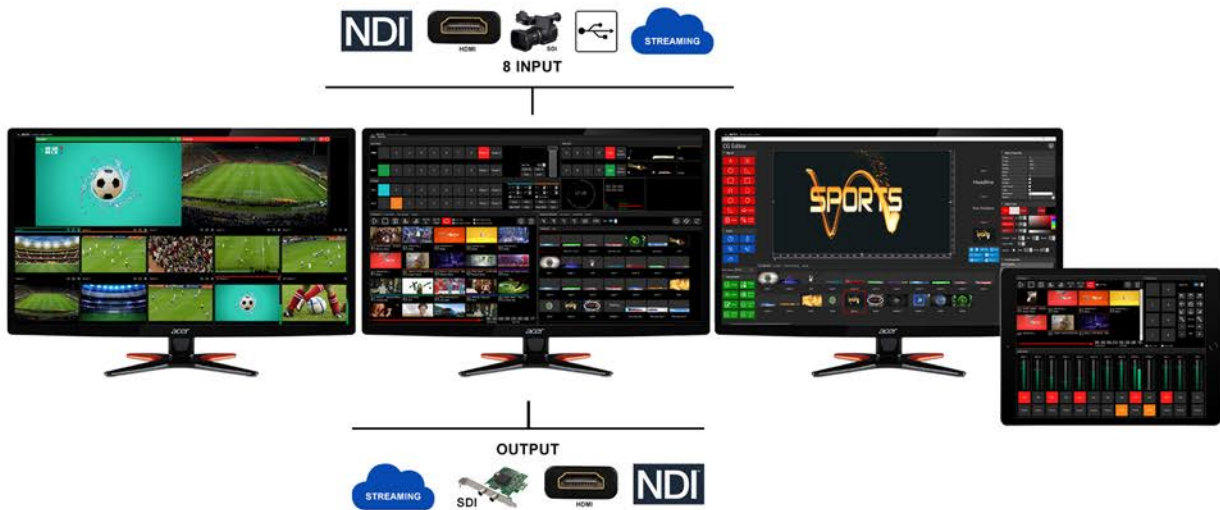

LOW COST ALL IN ONE LIVE PRODUCTION A/V, PLAY OUT, CHARACTER GENERATOR, etc.

ON AIR MIX

Is an integrated Low Cost, All In One, multi-application system for TV Stations, RADIO Stations, SOCIAL, MULTIMEDIA, CORPORATE EVENTS, etc. It includes Audio/Video Mixer, Graphics, Streaming, Baseband Ingest, File Ingest, Audio Mixer, etc. It works in a Single PC or in multiple computers in a network.

LIVE PRODUCTION A/V Mixer

- Video Mixer 8 input (SDI, HDMI, NDI®, STREAMING (RTSP or RTMP) or USB) + 4 Graphics Layer + Logo + Clocks / Timer / Weather Information
- SDI / HDMI /NDI® Output + Streaming RTMP
- Multiview for all inputs ,PREV and PGM outputs in real time
- Support for Web, HDMI, PTZ and SDI cameras
- Effects and recording mixers with real-time compression
- Professional Character/Graphics Generator
- Chroma Key , Social Media Management and Screen Capture Plug Ins
- Windows®, Mac®, IOS®, Android® App remote control.

PLAY OUT

Multiformat PLAY OUT, Catalog, Metadata Definition, As Run Logs, Schedules, On Screen Previews, Network Remote Control, Hot Keys, Video Trim, User Control.

CHARACTER GENERATOR

Multilayer Character/Graphic Generator, Broadcast Quality Graphics in real time, Alpha Channel Videos, TGA and PNG Series, Predefined templates, Multiple Crawls, Rolls, Branding, Videos, Clocks, Sports Timers.